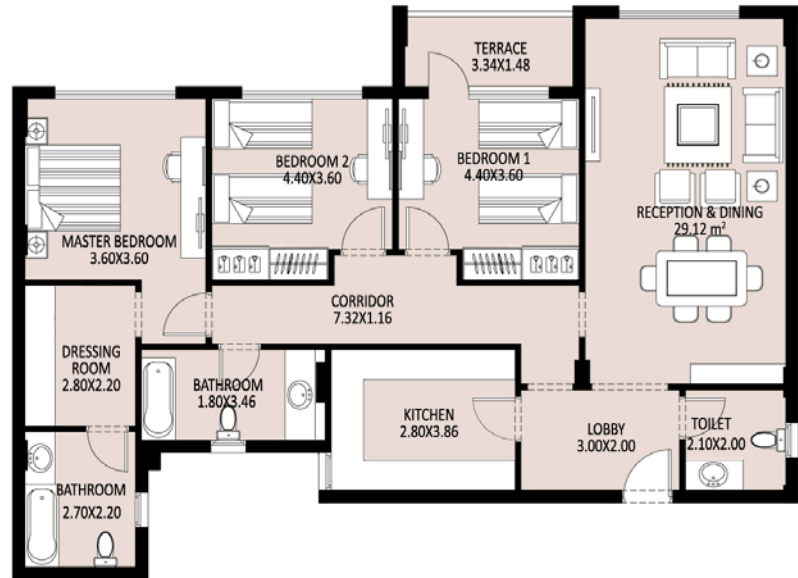

E-14 164m²

(1st-2nd-6th-7th)