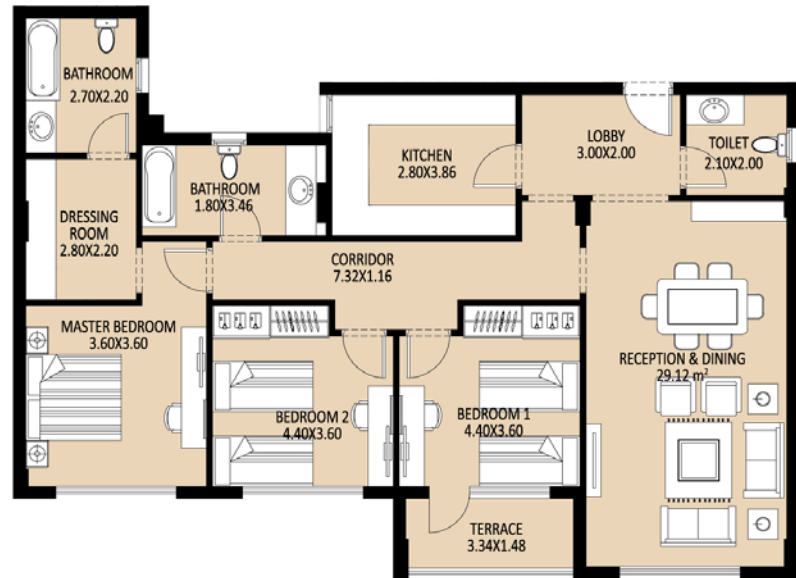

# E-15 164m<sup>2</sup>

(1st-2nd-6th-7th) Floors